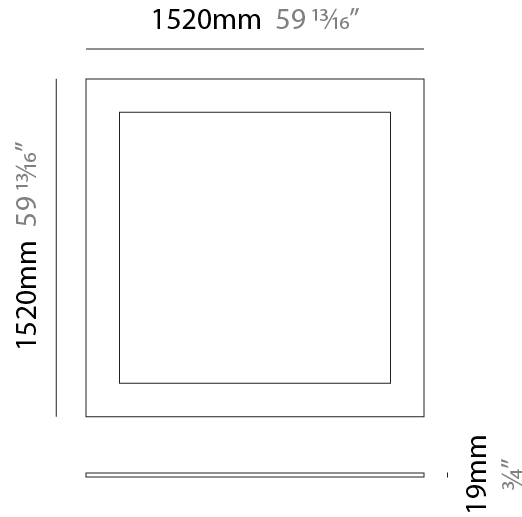

INFINITE FRAME SURFACE

A52058-

base number   Color   Finish
Temperature   Options

PROJECT _____
TYPE _____
SPECIFIER _____
QUANTITY _____
DATE _____

1. To build a product code in our configurator select the specify button on the base model # product page
2. To build a manual product code on this datasheet choose from the options listed below in blue font and add the suffix to the base model #

GENERAL

Series: Infinite Frame
Partner: Ivela
Division: Architectural
Installation: Surface
Product Type: Panels
Mounting Location: Ceiling
Light Distribution: Direct

PHYSICAL

Shape: Square
Length (mm): 1520
Length (in): 59 ¹³/₁₆
Width (mm): 1520
Width (in): 59 ¹³/₁₆
Height (mm): 19
Height (in): 3/4
Diffuser: PMMA - Opal
Fixture Finish: WHI / BLK / GLD
Fixture Material: Aluminum

ELECTRICAL

Lamp Type: LED
Input Wattage (W): 120
Total Output Wattage (W): 102
Dimming: Tri-Mode (Non-Dimming and Phase Dimming (120Vac only) and 0-10V Dimming)
Driver Included: No
Driver Location: Remote
Driver Type: Constant Voltage - Universal
Driver Class: Class 1 and Class 2
Housing: ENCP 6/8
Input Voltage (V): 120 - 277
Output Voltage (V): 24

LED

Color Temperature (°K): 2700 / 3000 / 4000
Max. Delivered Lumen (lm): 7200 / 7500 / 79550
Nominal Lumen (lm): 14400 / 15000 / 15900
CRI: >93 CRI
Lamp Life (hrs): 50000

OPTICAL

RATINGS AND CERTIFICATIONS

Certified By: CSA Certified to UL and CSA Standards
IP rating: IP20