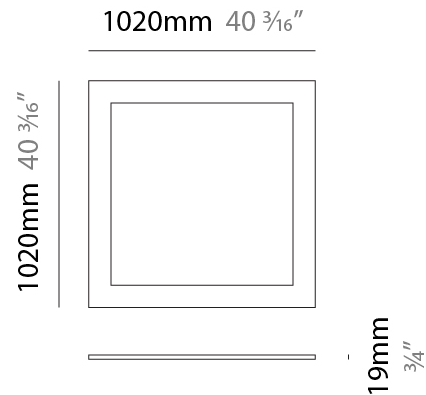

INFINITE FRAME SURFACE

A52057-

base number
Color   Finish
Temperature   Options

PROJECT
TYPE
SPECIFIER
QUANTITY
DATE

1. To build a product code in our configurator select the specify button on the base model # product page
2. To build a manual product code on this datasheet choose from the options listed below in blue font and add the suffix to the base model #

GENERAL

Series: Infinite Frame
Partner: Ivela
Division: Architectural
Installation: Surface
Product Type: Panels
Mounting Location: Ceiling
Light Distribution: Direct

PHYSICAL

Shape: Square
Length (mm): 1020
Length (in): 40 ³/₁₆"
Width (mm): 1020
Width (in): 40 ³/₁₆"
Height (mm): 19
Height (in): 3/4
Diffuser: PMMA - Opal
Fixture Finish: WHI / BLK / GLD
Fixture Material: Aluminum

ELECTRICAL

Lamp Type: LED
Input Wattage (W): 80
Total Output Wattage (W): 68
Dimming: Tri-Mode (Non-Dimming and Phase Dimming (120Vac only) and 0-10V Dimming)
Driver Included: No
Driver Location: Remote
Driver Type: Constant Voltage - Universal
Driver Class: Class 2
Housing: ENCP 6/8
Input Voltage (V): 120 - 277
Output Voltage (V): 24

LED

Color Temperature (°K): 2700 / 3000 / 4000
Max. Delivered Lumen (lm): 4800 / 5000 / 5300
Nominal Lumen (lm): 9600 / 10000 / 10600
CRI: >93 CRI
Lamp Life (hrs): 50000

OPTICAL

RATINGS AND CERTIFICATIONS

Certified By: CSA Certified to UL and CSA Standards
IP rating: IP20