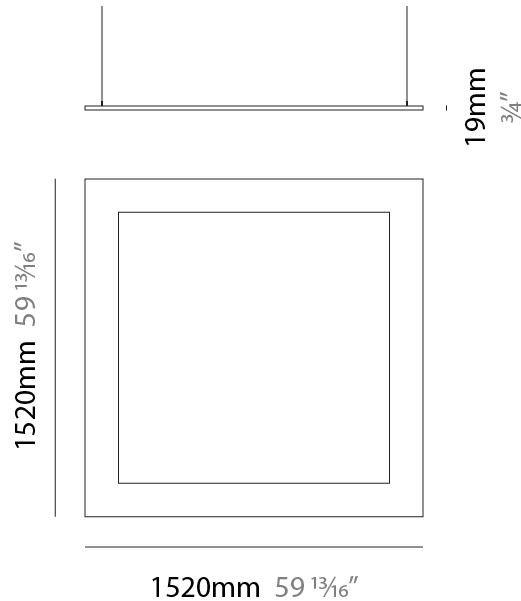

base number   Color _____   Finish _____
Temperature _____   Options _____

1. To build a product code in our configurator select the specify button on the base model # product page
2. To build a manual product code on this datasheet choose from the options listed below in blue font and add the suffix to the base model #

GENERAL

Series: Infinite Frame
Partner: Ivela
Division: Architectural
Installation: Suspension
Product Type: Panels
Mounting Location: Ceiling
Light Distribution: Direct

PHYSICAL

Shape: Square
Length (mm): 1520
Length (in): 59 ¹³/₁₆
Width (mm): 1520
Width (in): 59 ¹³/₁₆
Height (mm): 19
Height (in): 3/4
Max. Overall Height (mm): 2019
Max. Overall Height (in): 79 1/2
Diffuser: PMMA - Opal
Fixture Finish: WHI / BLK / GLD
Fixture Material: Aluminum
Cable Details: 2,000mm / 78 3/4" - Transparent Cable

ELECTRICAL

Lamp Type: LED
Input Wattage (W): 120
Total Output Wattage (W): 102
Dimming: Tri-Mode (Non-Dimming and Phase Dimming (120Vac only) and 0-10V Dimming)
Driver Included: No
Driver Location: Remote
Driver Type: Constant Voltage - Universal
Driver Class: Class 2
Housing: ENCP 5/6/8
Input Voltage (V): 120 - 277
Output Voltage (V): 24

LED

Color Temperature (°K): 2700 / 3000 / 4000
Max. Delivered Lumen (lm): 7200 / 7500 / 79550
Nominal Lumen (lm): 14400 / 15000 / 15900
CRI: >93 CRI
Lamp Life (hrs): 50000

OPTICAL

RATINGS AND CERTIFICATIONS

Certified By: CSA Certified to UL and CSA Standards
IP rating: IP20