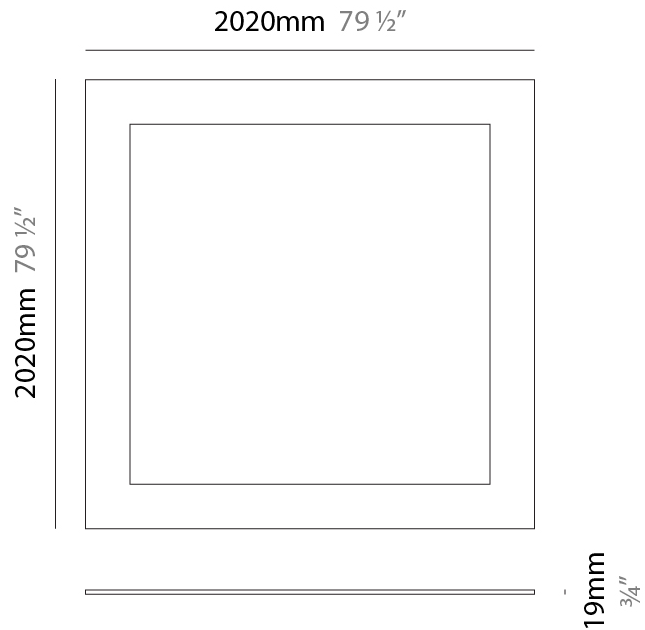

INFINITE FRAME SUSPENSION

A52059- -

base number   Color   Finish
Temperature   Options

PROJECT _____
TYPE _____
SPECIFIER _____
QUANTITY _____
DATE _____

1. To build a product code in our configurator select the specify button on the base model # product page
2. To build a manual product code on this datasheet choose from the options listed below in blue font and add the suffix to the base model #

GENERAL

Series: Infinite Frame
Partner: Ivela
Division: Architectural
Installation: Suspension
Product Type: Panels
Mounting Location: Ceiling
Light Distribution: Direct

PHYSICAL

Shape: Square
Length (mm): 2020
Length (in): 79 1/2
Width (mm): 2020
Width (in): 79 1/2
Height (mm): 19
Height (in): 3/4
Diffuser: PMMA - Opal
Fixture Finish: WHI / BLK / GLD
Fixture Material: Aluminum

ELECTRICAL

Lamp Type: LED
Input Wattage (W): 160
Total Output Wattage (W): 136
Dimming: Tri-Mode (Non-Dimming and Phase Dimming (120Vac only) and 0-10V Dimming)
Driver Included: No
Driver Location: Remote
Driver Type: Constant Voltage - Universal
Driver Class: Class 1 and Class 2
Housing: ENCP 6/8
Input Voltage (V): 120 - 277
Output Voltage (V): 24

LED

Color Temperature (°K): 2700 / 3000 / 4000
Max. Delivered Lumen (lm): 9600 / 10000 / 10600
Nominal Lumen (lm): 19200 / 20000 / 21200
CRI: >93 CRI
Lamp Life (hrs): 50000

OPTICAL

RATINGS AND CERTIFICATIONS

Certified By: CSA Certified to UL and CSA Standards
IP rating: IP20